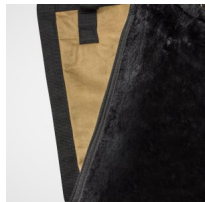

Mobility Boost - Medium

SKU: **DL-8243-M**
chest-girth (23" - 27")

Typically dogs from 25 - 75lbs

Rating: Not Rated Yet

Price (usd)

Final price: \$24.95

[Ask a question about this product](#)

Product Details

- [Description](#)
- [Features](#)
- [Video](#)

Description

Dog Lift Slings can be a a huge help if your dog has trouble getting up stairs, into your car or anywhere else that requires climbing. Sometimes it is age, sometimes it is an injury ... other times it can be a genetic disorder such as hip dysplasia. The Travelin K9 Mobility Boost sling carrier can not only help navigate these obstacles but give you peace of mind.

We designed our dog lift slings with both you and your dog in mind.

Stylish - high quality microsuede fabric with contrasting black faux fur on the interior and a thick foam layer to provide both comfort and style.

Functional - adjustable straps for your dogs body and adjustable handle straps for your comfort.

Features

Features:

- Adjustable body straps for snug fit around dogs chest.
- Adjustable handle straps for comfortable carry height.
- Attractive microsuede exterior fabric.
- Smooth, silky soft interior fabric.
- Chrome adjustment buckles on handle straps.
- Padded Handle