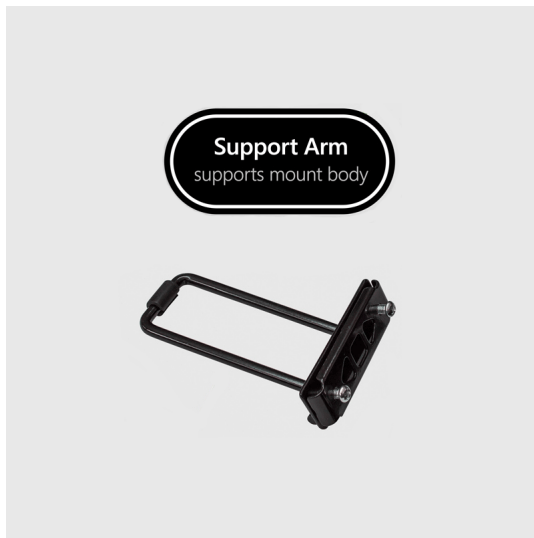

## Pet-Pilot® Support Arm only

Pet Pilot Accessories  
SKU: **PT-SA**  
enhanced Support Arm  
thicker metal plate

Rating: Not Rated Yet  
**Price (usd)**  
Final price: \$4.95

[Ask a question about this product](#)

### Description

This **Support Arm** is the enhanced support arm (with a thicker steel back plate).